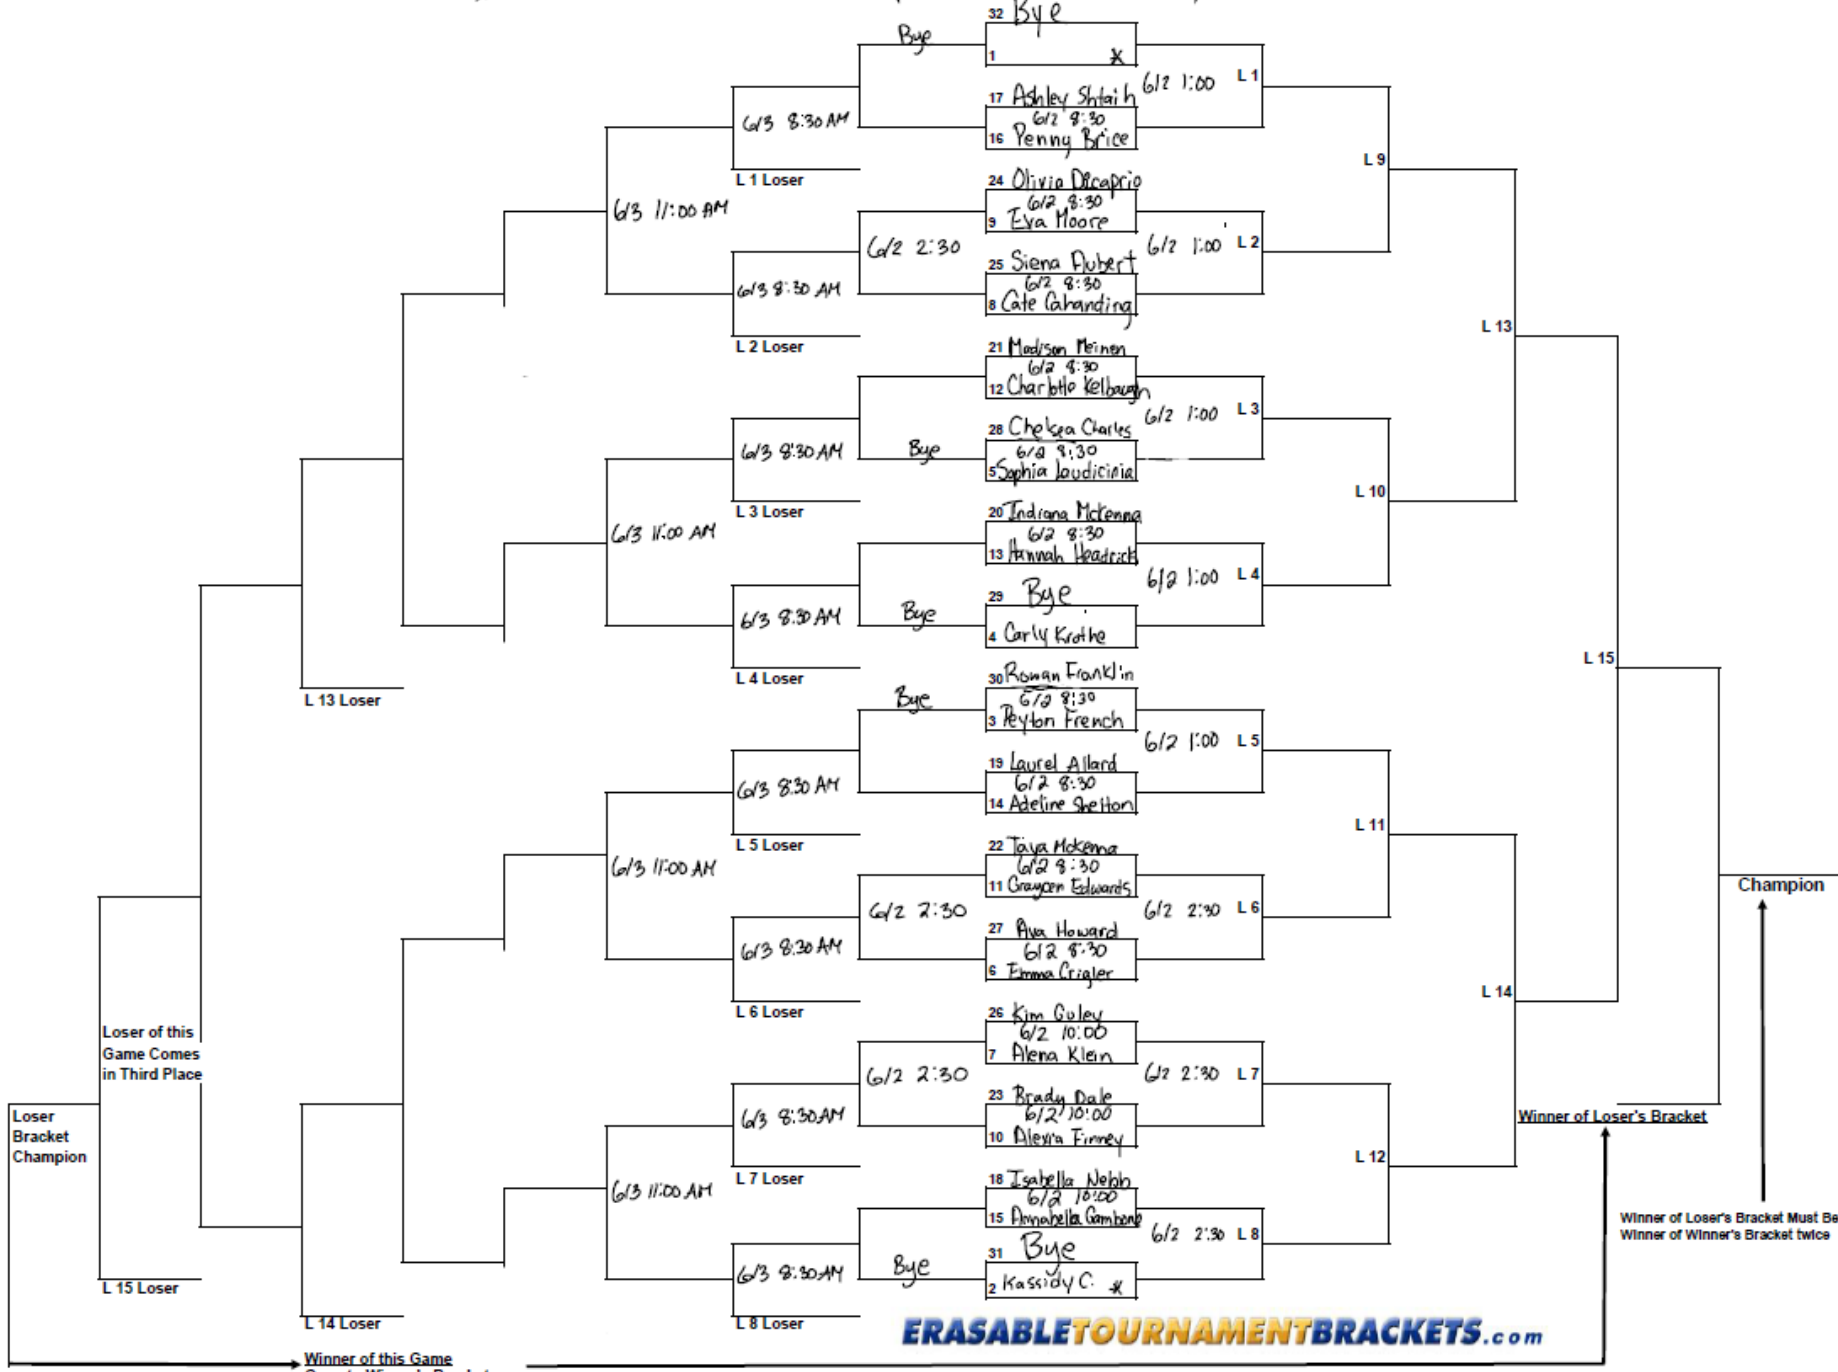

6/1 - 4 p.m.  
 \* Maddie vs Janie H.

6/2 - 2:30  
 Katie K. - match

6/2 - Check in @ 8am for 8:30 matches

Winner of Loser's Bracket Must Beat Winner of Winner's Bracket twice