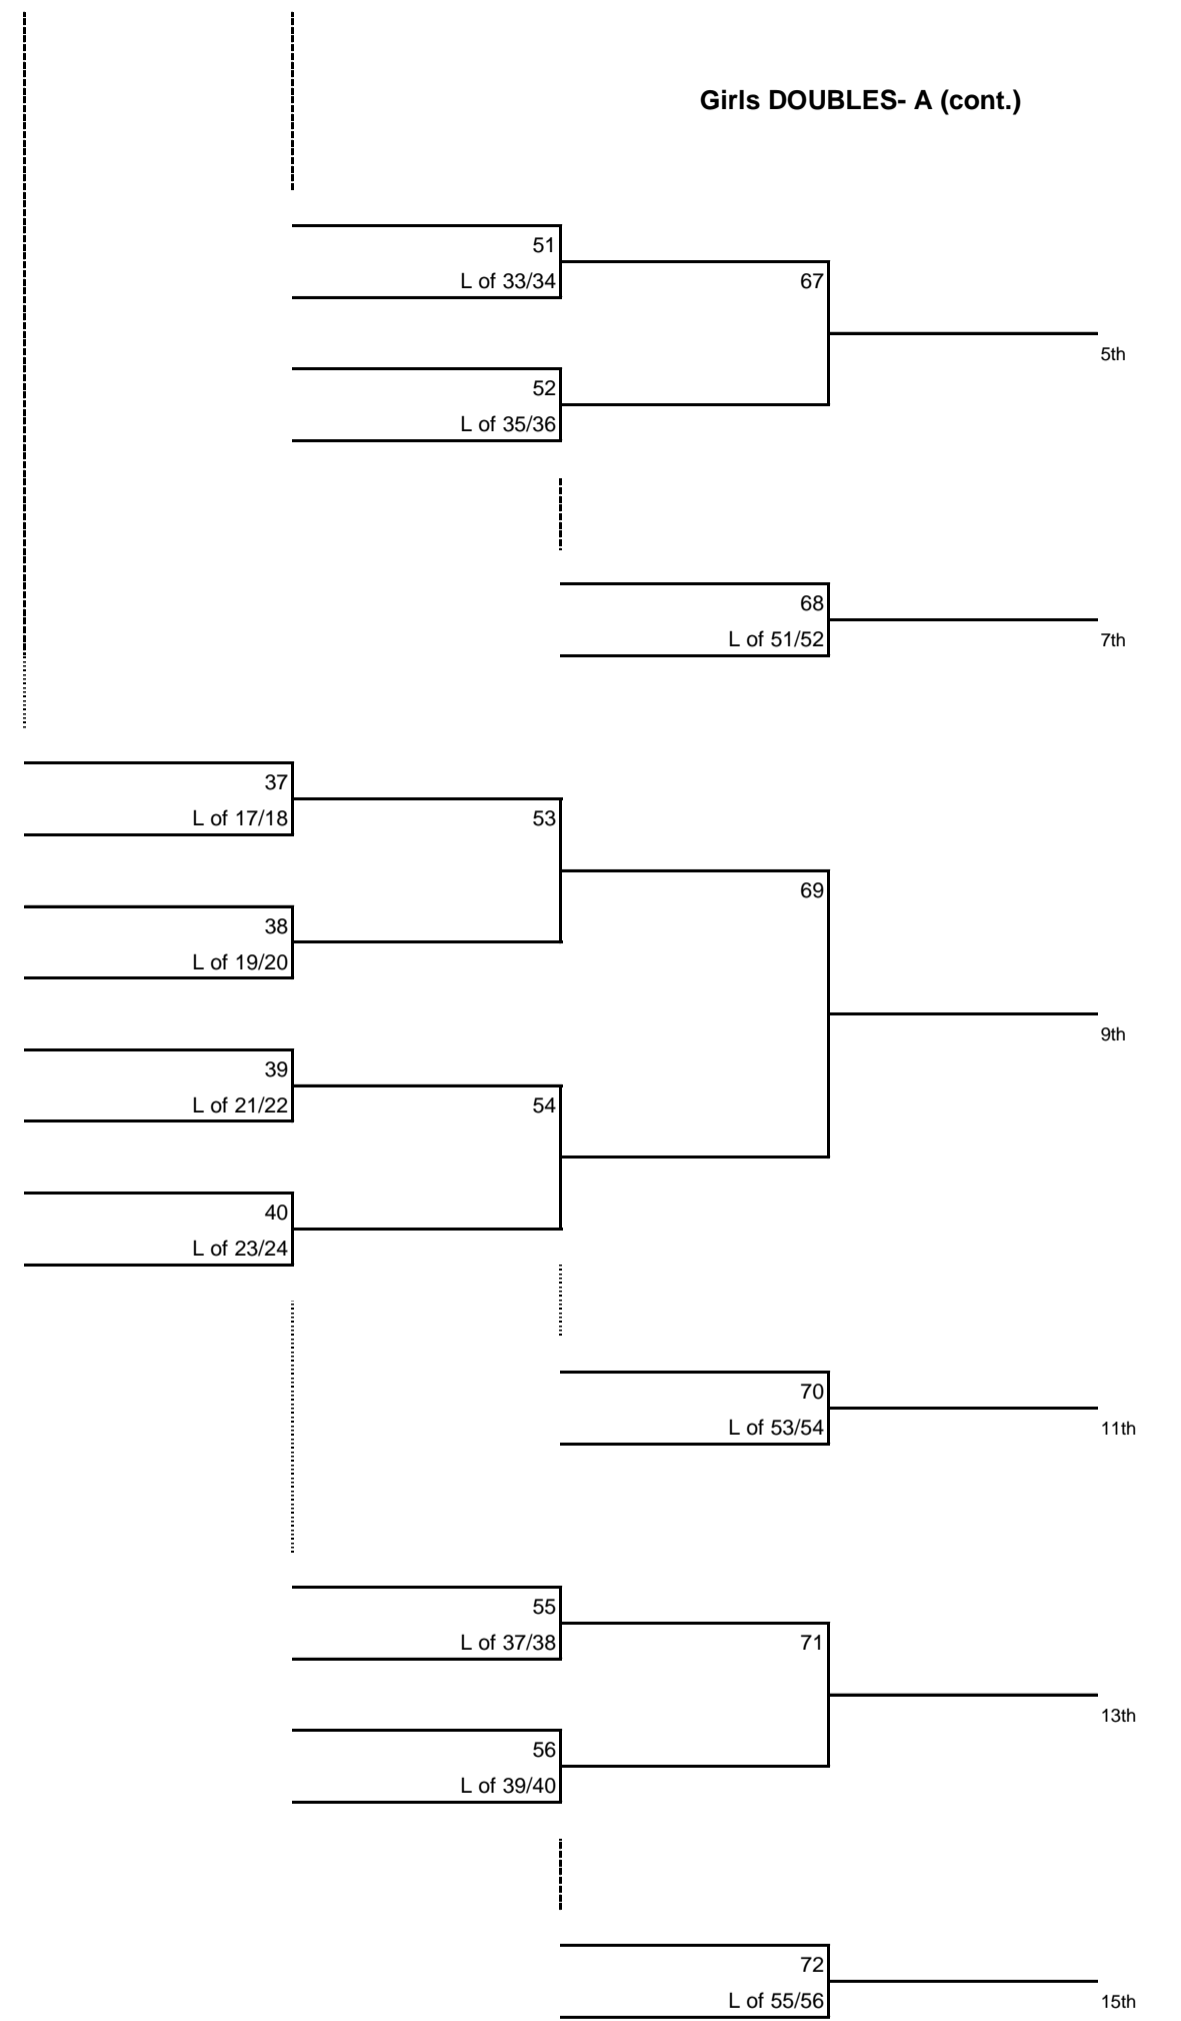

**BOYS SINGLES- A**  
**Sites: Clear Creek HS**  
**Clear Creek Intermediate**

**GIRLS SINGLES- A**  
**Sites: Clear Falls HS**  
**Bayside Int.**

**GIRLS SINGLES- A (cont.)**

**BOYS DOUBLES- A**  
**Site: Clear Lake HS**

**Girls DOUBLES- A**  
**Sites: Clear Falls**  
**Lifetime Fitness**  
**Bayside Intermediate**

Mixed DOUBLES- A  
 Sites: Clear Creek HS  
 League City Int.  
 Clear Creek Int.