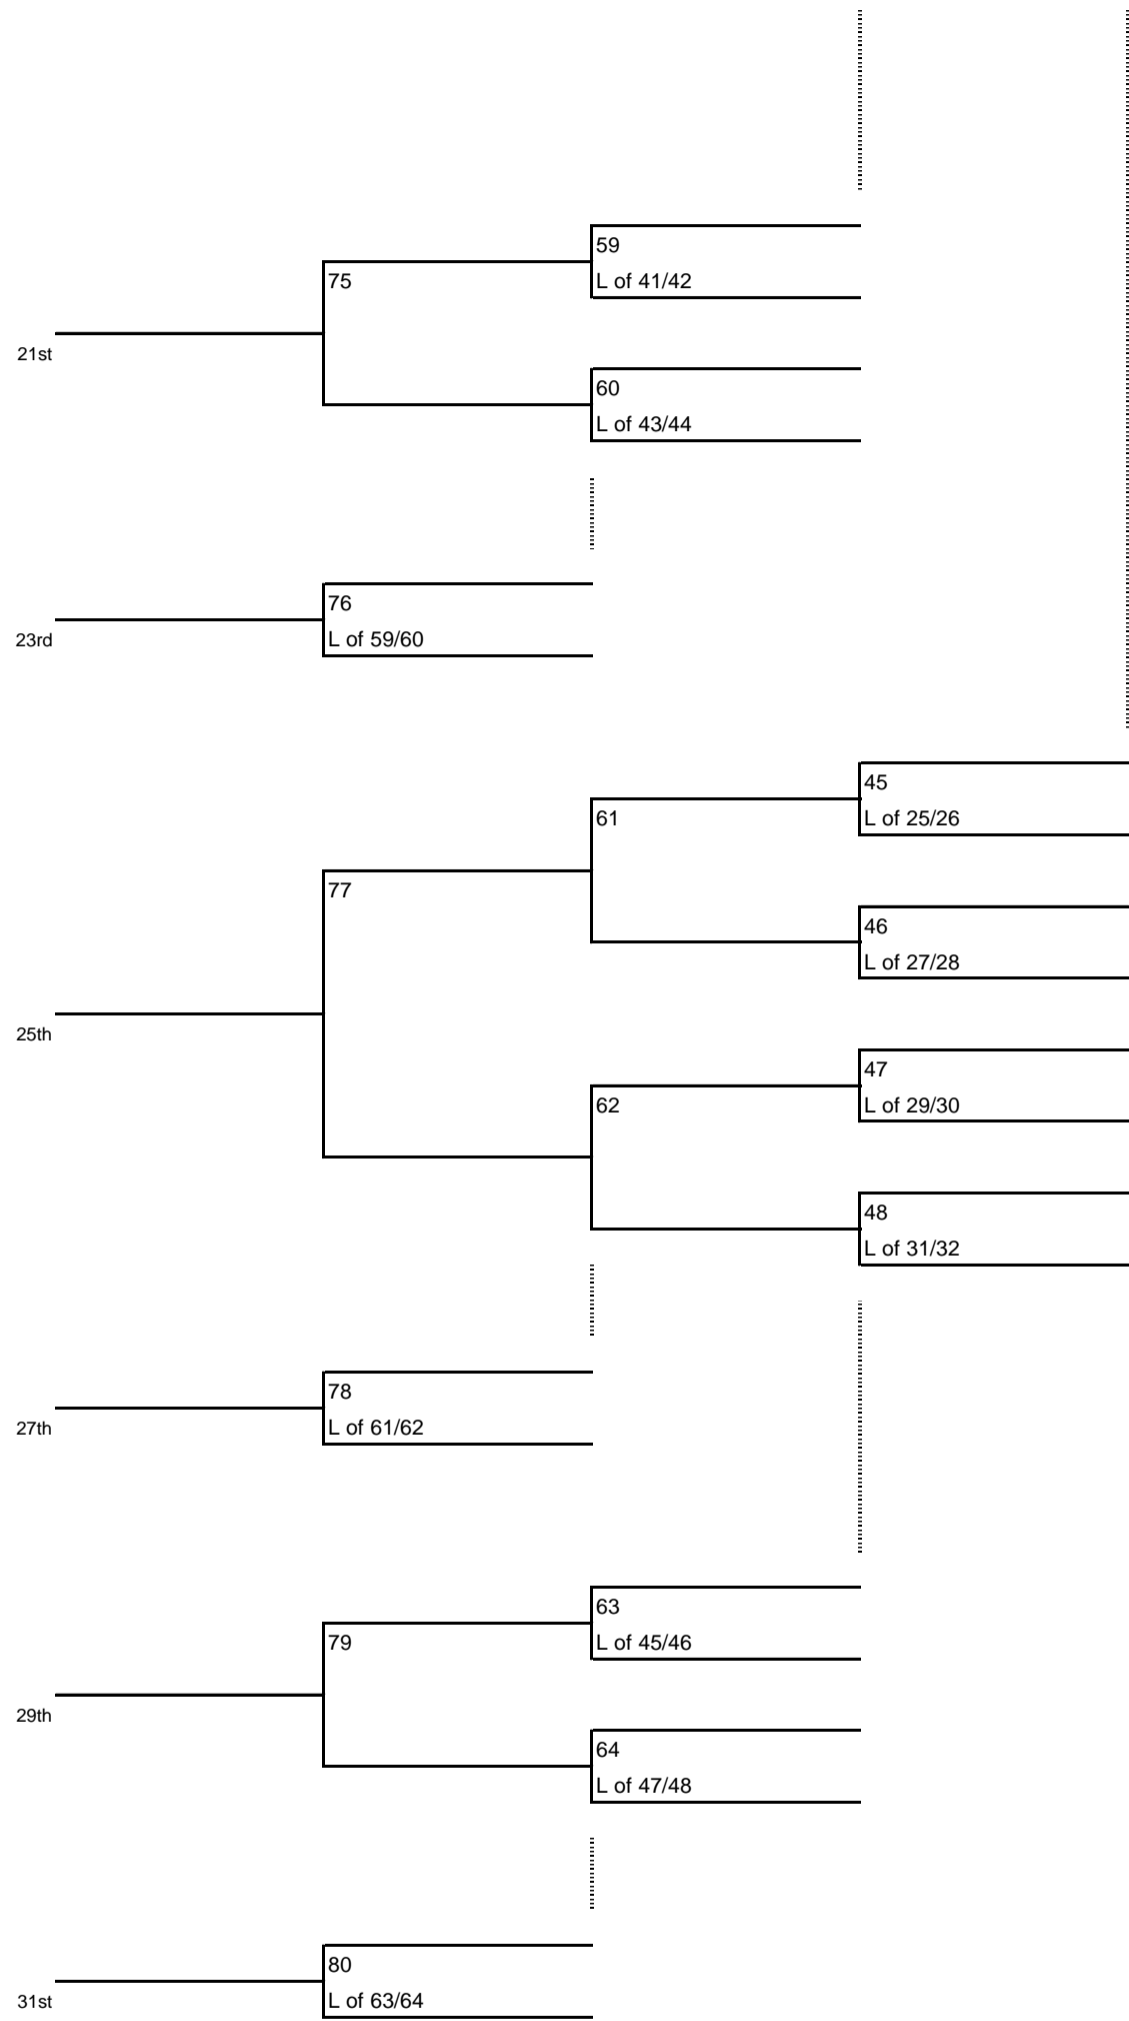

**BOYS SINGLES- A**  
**Sites: Clear Creek HS**  
**Clear Creek Intermediate**

**GIRLS SINGLES- A**  
**Sites: Clear Falls HS**  
**Bayside Int.**

**GIRLS SINGLES- A (cont.)**

**BOYS DOUBLES- A**  
**Site: Clear Lake HS**

**Girls DOUBLES- A**  
**Sites: Clear Falls**  
**Lifetime Fitness**  
**Bayside Intermediate**

Mixed DOUBLES- A  
 Sites: Clear Creek HS  
 League City Int.  
 Clear Creek Int.