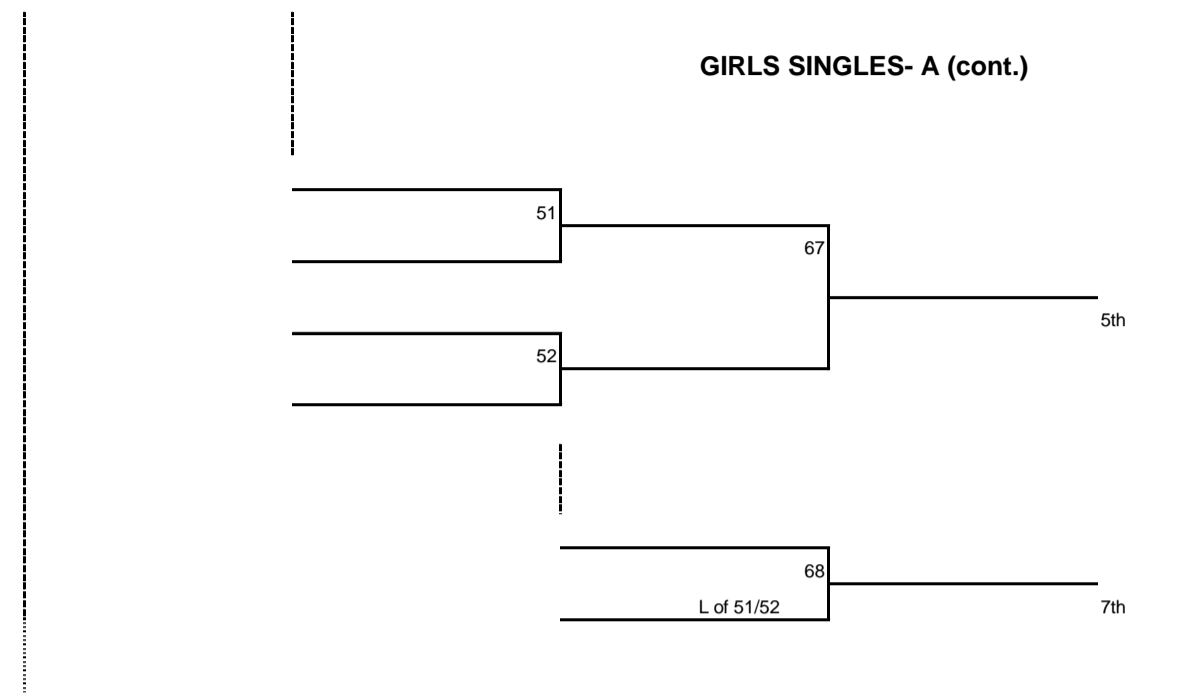

**BOYS SINGLES- A**  
**Sites: Clear Creek HS**  
**Clear Creek Intermediate**

**GIRLS SINGLES- A**  
**Sites: Clear Falls HS**  
**Bayside Int.**

**GIRLS SINGLES- A (cont.)**

**BOYS DOUBLES- A**  
**Site: Clear Lake HS**

**Girls DOUBLES- A**  
**Sites: Clear Falls**  
**Lifetime Fitness**  
**Bayside Intermediate**

Mixed DOUBLES- A  
 Sites: Clear Creek HS  
 League City Int.  
 Clear Creek Int.