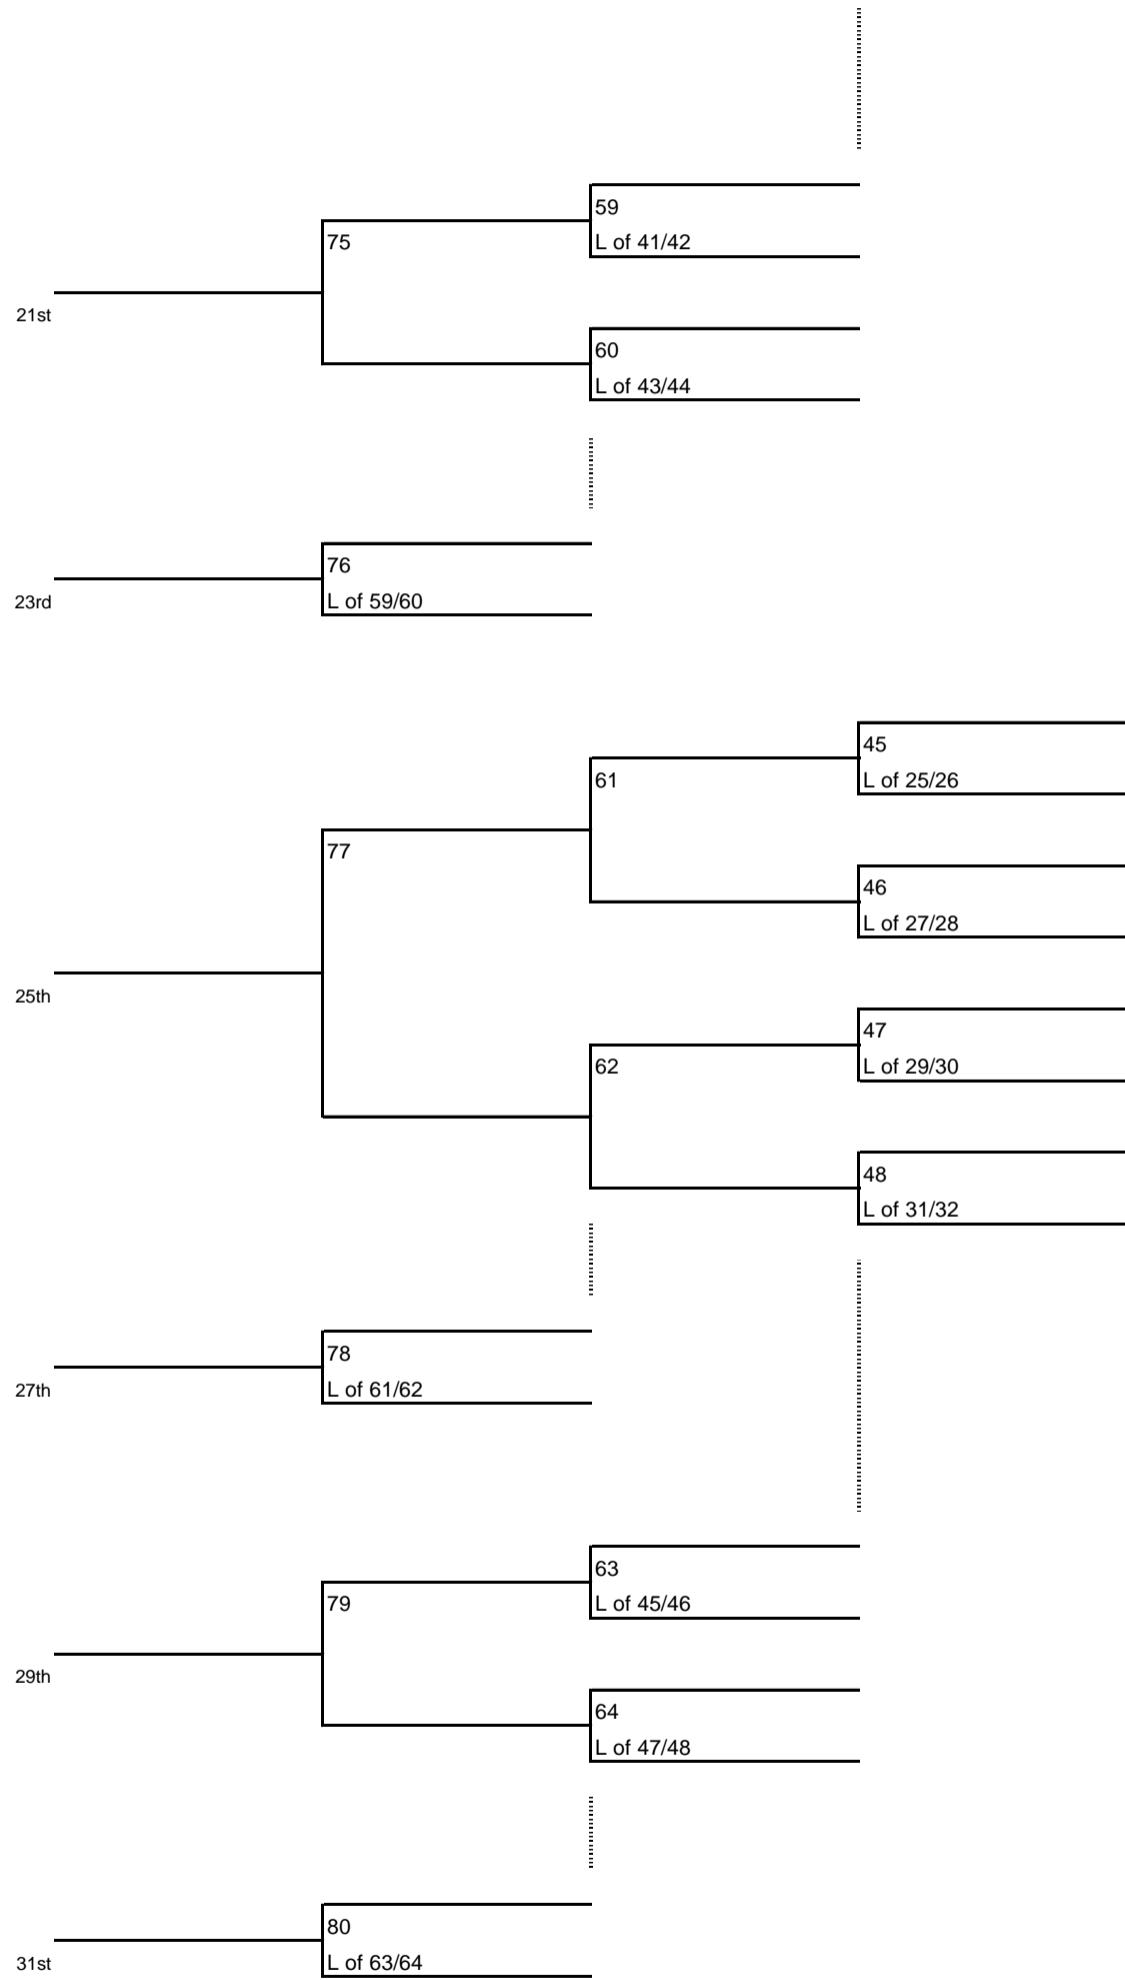

**BOYS SINGLES- A**  
**Sites: Clear Creek HS**  
**Clear Creek Intermediate**

**GIRLS SINGLES- A**  
**Sites: Clear Falls HS**  
**Bayside Int.**

**GIRLS SINGLES- A (cont.)**

**BOYS DOUBLES- A**  
**Site: Clear Lake HS**

**Girls DOUBLES- A**  
**Sites: Clear Falls**  
**Lifetime Fitness**  
**Bayside Intermediate**

Mixed DOUBLES- A  
 Sites: Clear Creek HS  
 League City Int.  
 Clear Creek Int.