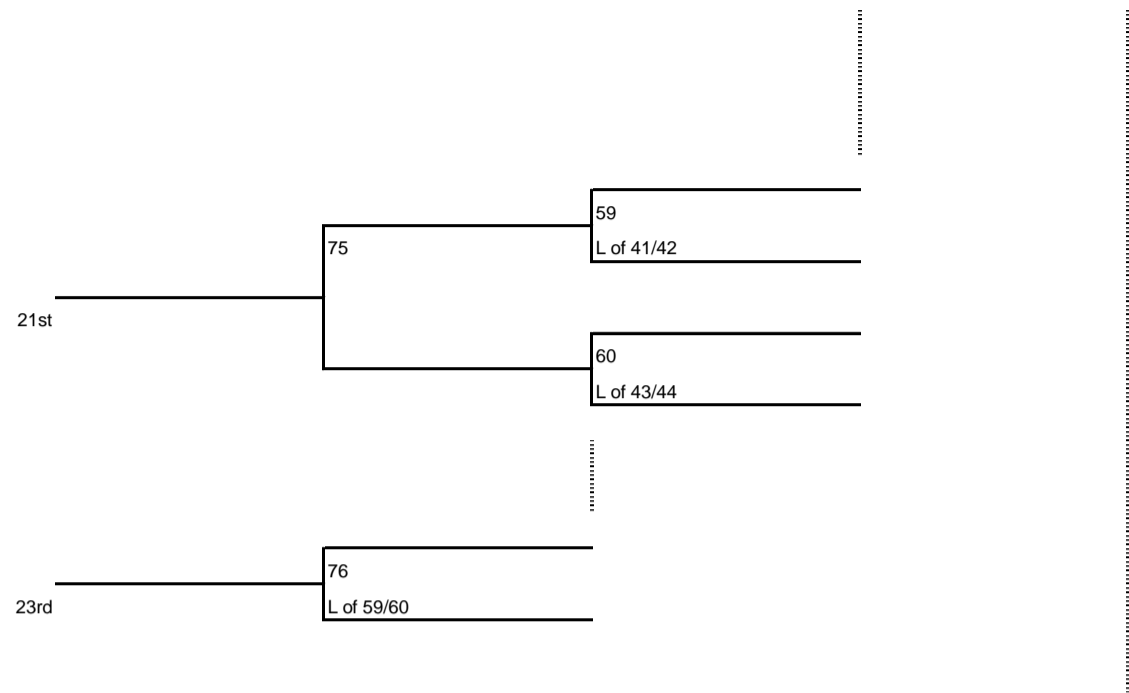

**BOYS SINGLES- A**  
**Sites: Clear Creek HS**  
**Clear Creek Intermediate**

**GIRLS SINGLES- A**  
**Sites: Clear Falls HS**  
**Bayside Int.**

**GIRLS SINGLES- A (cont.)**

**BOYS DOUBLES- A**  
**Site: Clear Lake HS**

**Girls DOUBLES- A**  
**Sites: Clear Falls**  
**Lifetime Fitness**  
**Bayside Intermediate**

Mixed DOUBLES- A  
 Sites: Clear Creek HS  
 League City Int.  
 Clear Creek Int.