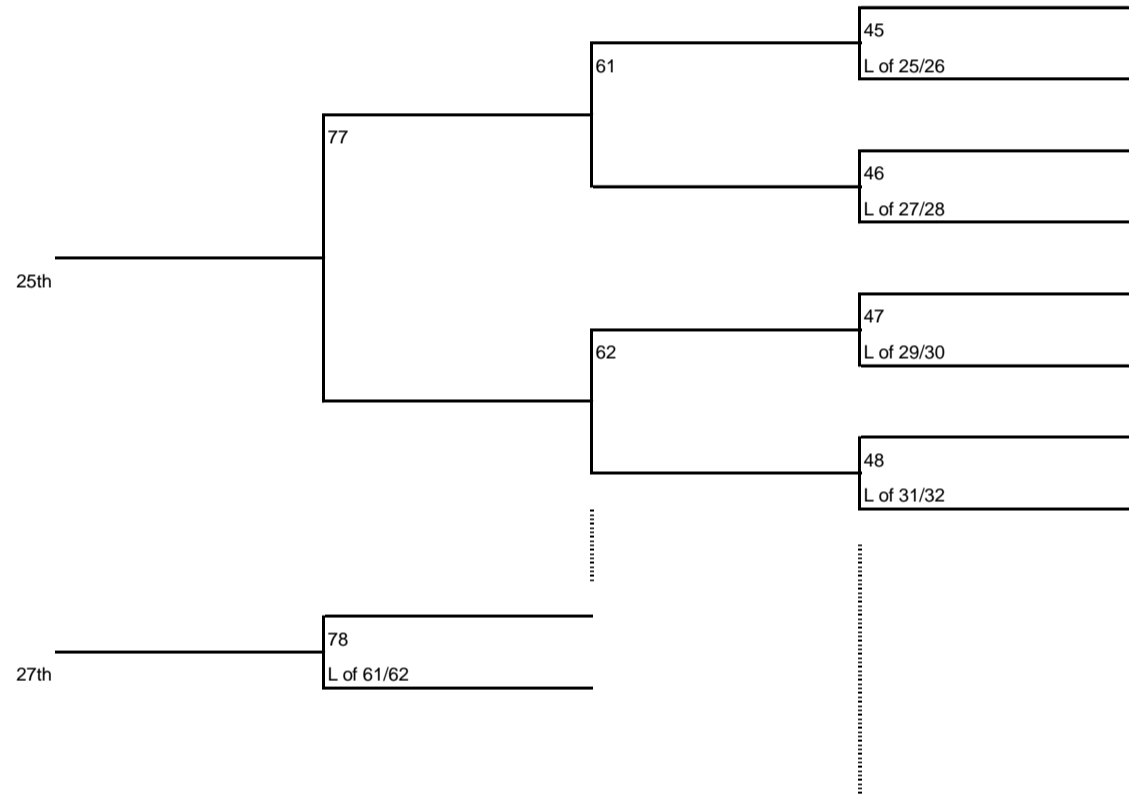

**BOYS SINGLES- A**  
**Sites: Clear Creek HS**  
**Clear Creek Intermediate**

**GIRLS SINGLES- A**  
**Sites: Clear Falls HS**  
**Bayside Int.**

**GIRLS SINGLES- A (cont.)**

**BOYS DOUBLES- A**  
**Site: Clear Lake HS**

**Girls DOUBLES- A**  
**Sites: Clear Falls**  
**Lifetime Fitness**  
**Bayside Intermediate**

Mixed DOUBLES- A  
 Sites: Clear Creek HS  
 League City Int.  
 Clear Creek Int.