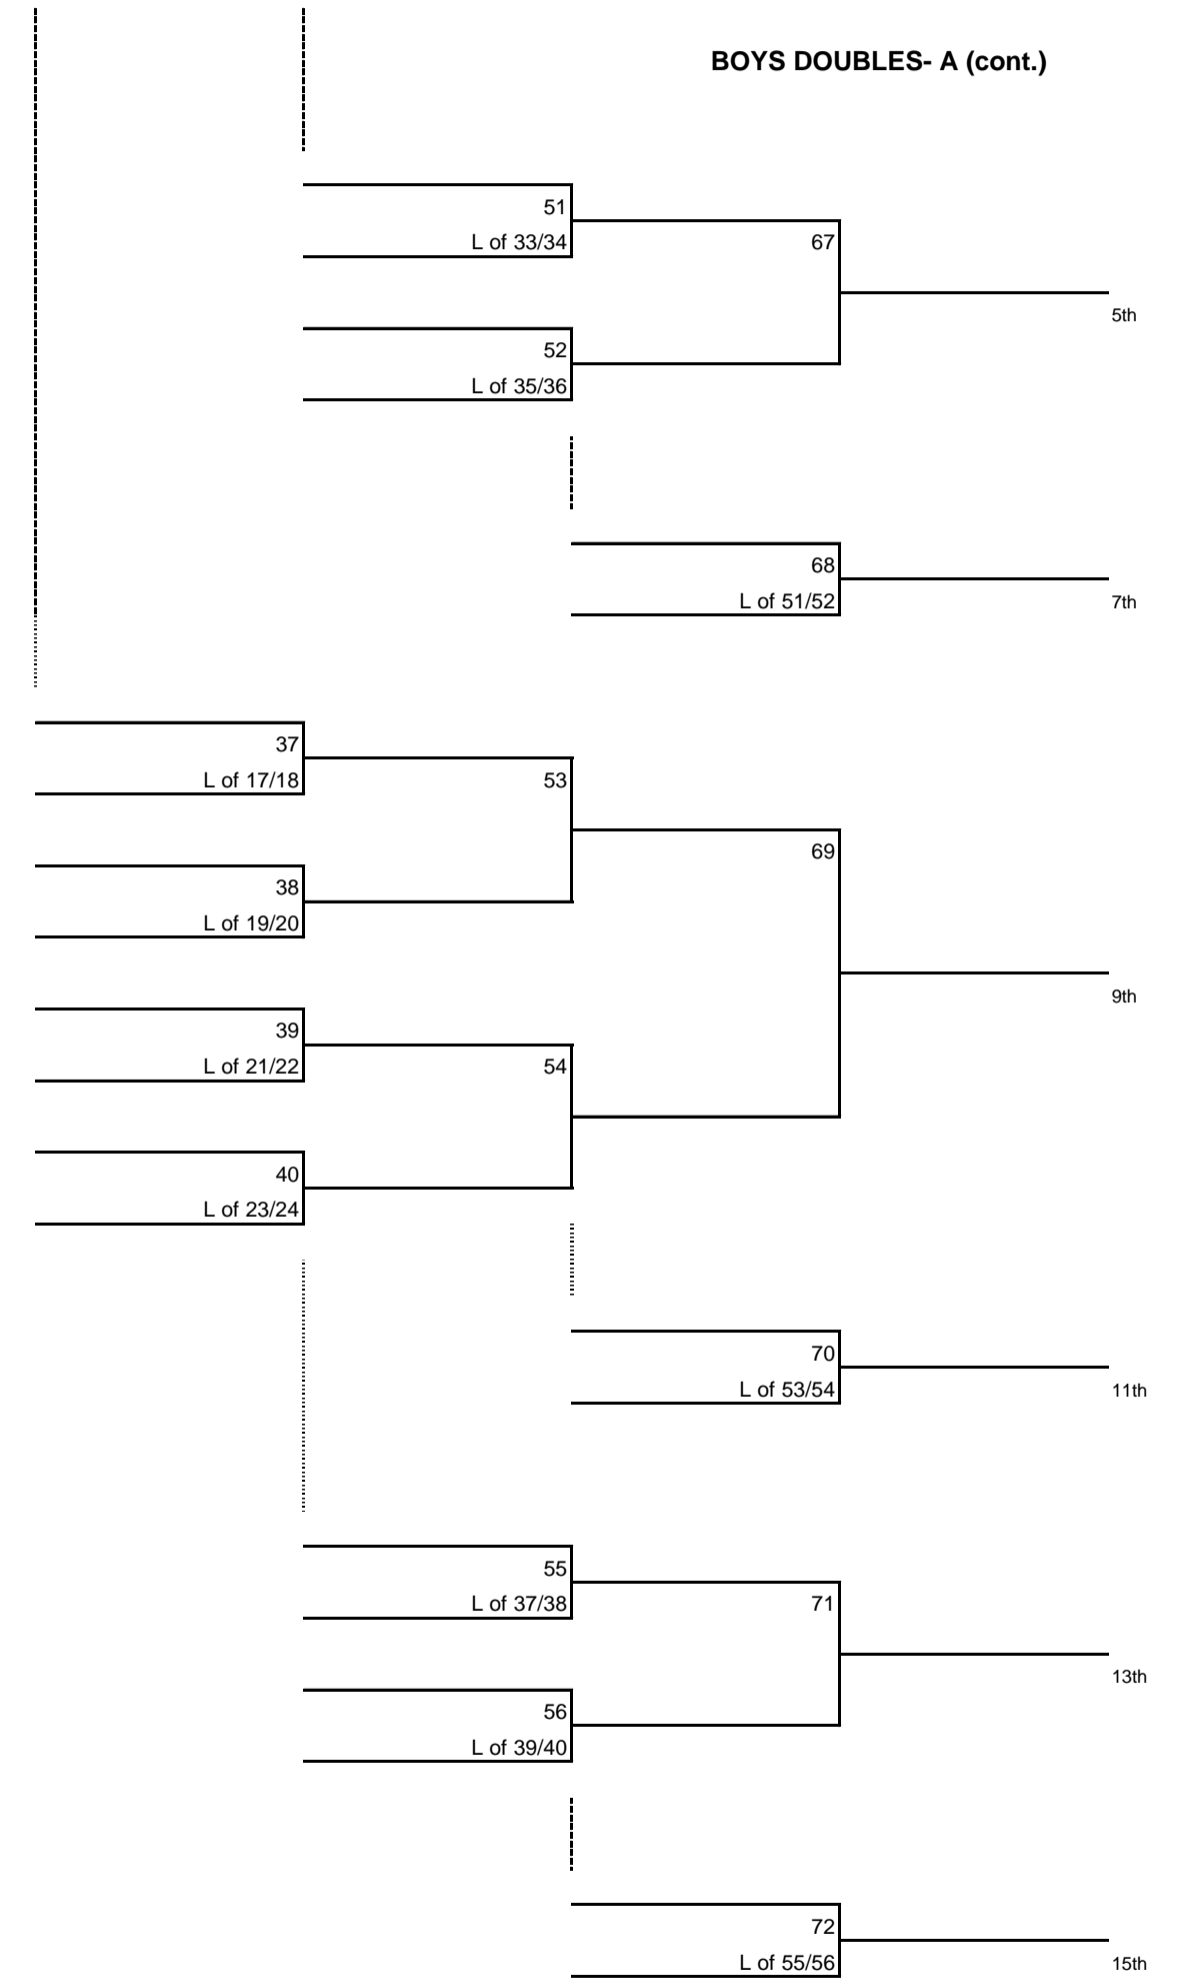

**BOYS SINGLES- A**  
**Sites: Clear Creek HS**  
**Clear Creek Intermediate**

**GIRLS SINGLES- A**  
**Sites: Clear Falls HS**  
**Bayside Int.**

**GIRLS SINGLES- A (cont.)**

**BOYS DOUBLES- A**  
**Site: Clear Lake HS**

**Girls DOUBLES- A**  
**Sites: Clear Falls**  
**Lifetime Fitness**  
**Bayside Intermediate**

Mixed DOUBLES- A  
 Sites: Clear Creek HS  
 League City Int.  
 Clear Creek Int.