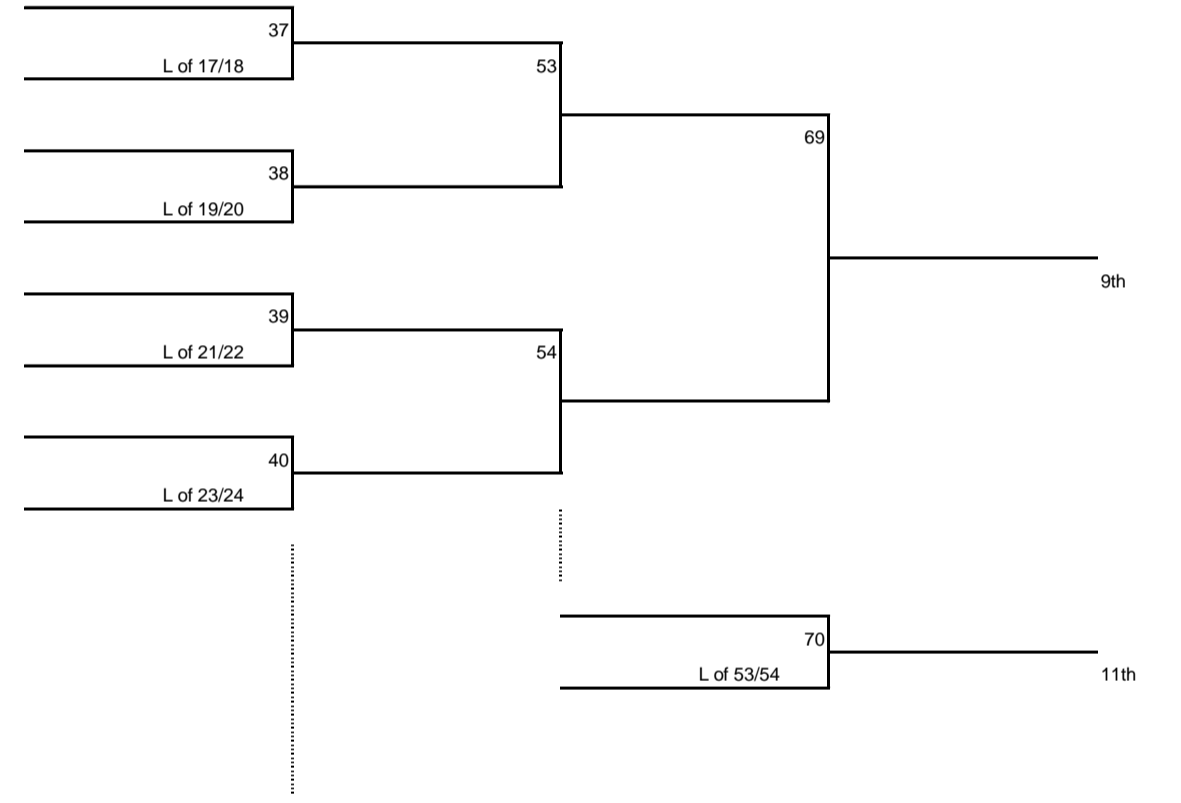

**BOYS SINGLES- A**  
**Sites: Clear Creek HS**  
**Clear Creek Intermediate**

**GIRLS SINGLES- A**  
**Sites: Clear Falls HS**  
**Bayside Int.**

**GIRLS SINGLES- A (cont.)**

**BOYS DOUBLES- A**  
**Site: Clear Lake HS**

**Girls DOUBLES- A**  
**Sites: Clear Falls**  
**Lifetime Fitness**  
**Bayside Intermediate**

Mixed DOUBLES- A  
 Sites: Clear Creek HS  
 League City Int.  
 Clear Creek Int.