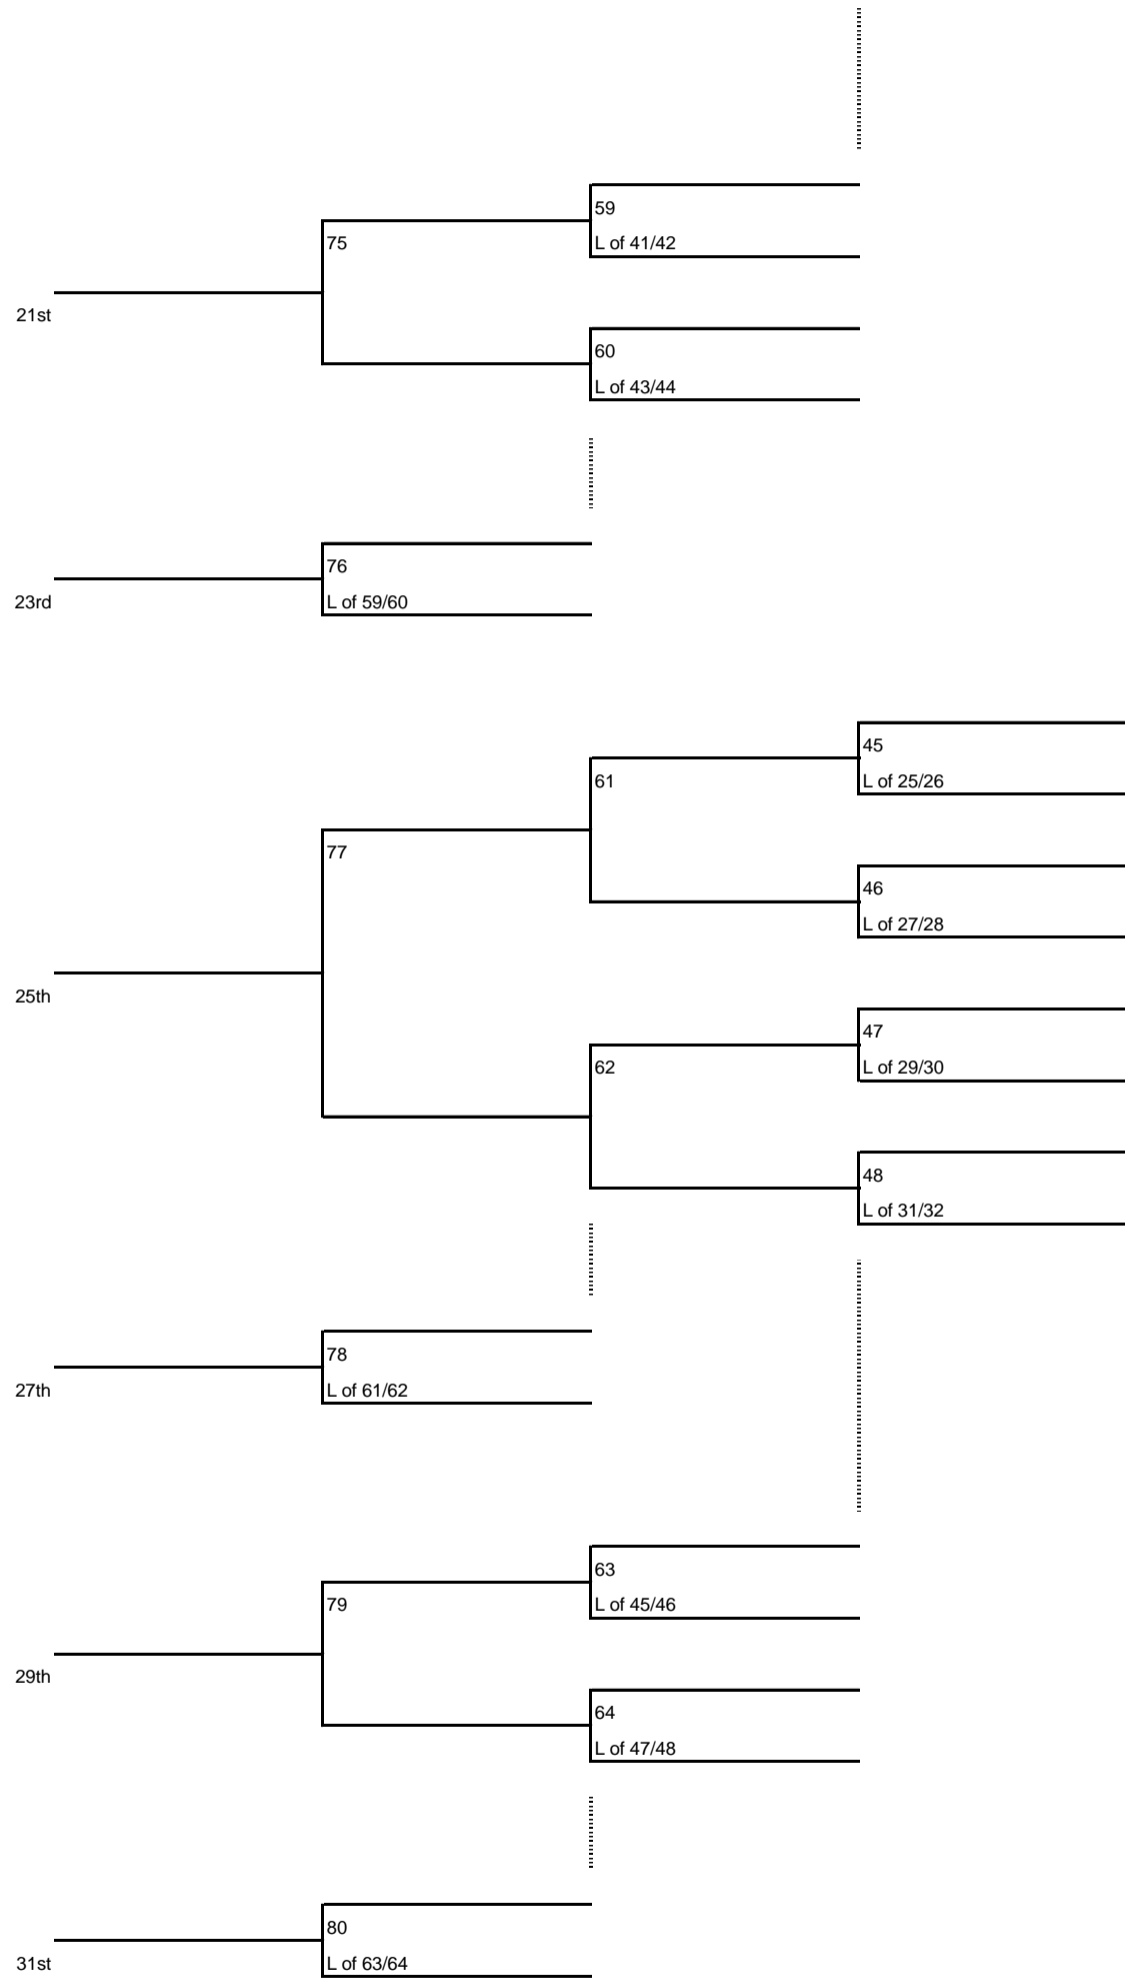

**BOYS SINGLES- A**  
**Sites: Clear Creek HS**  
**Clear Creek Intermediate**

**GIRLS SINGLES- A**  
**Sites: Clear Falls HS**  
**Bayside Int.**

**GIRLS SINGLES- A (cont.)**

**BOYS DOUBLES- A**  
**Site: Clear Lake HS**

**Girls DOUBLES- A**  
**Sites: Clear Falls**  
**Lifetime Fitness**  
**Bayside Intermediate**

Mixed DOUBLES- A  
 Sites: Clear Creek HS  
 League City Int.  
 Clear Creek Int.