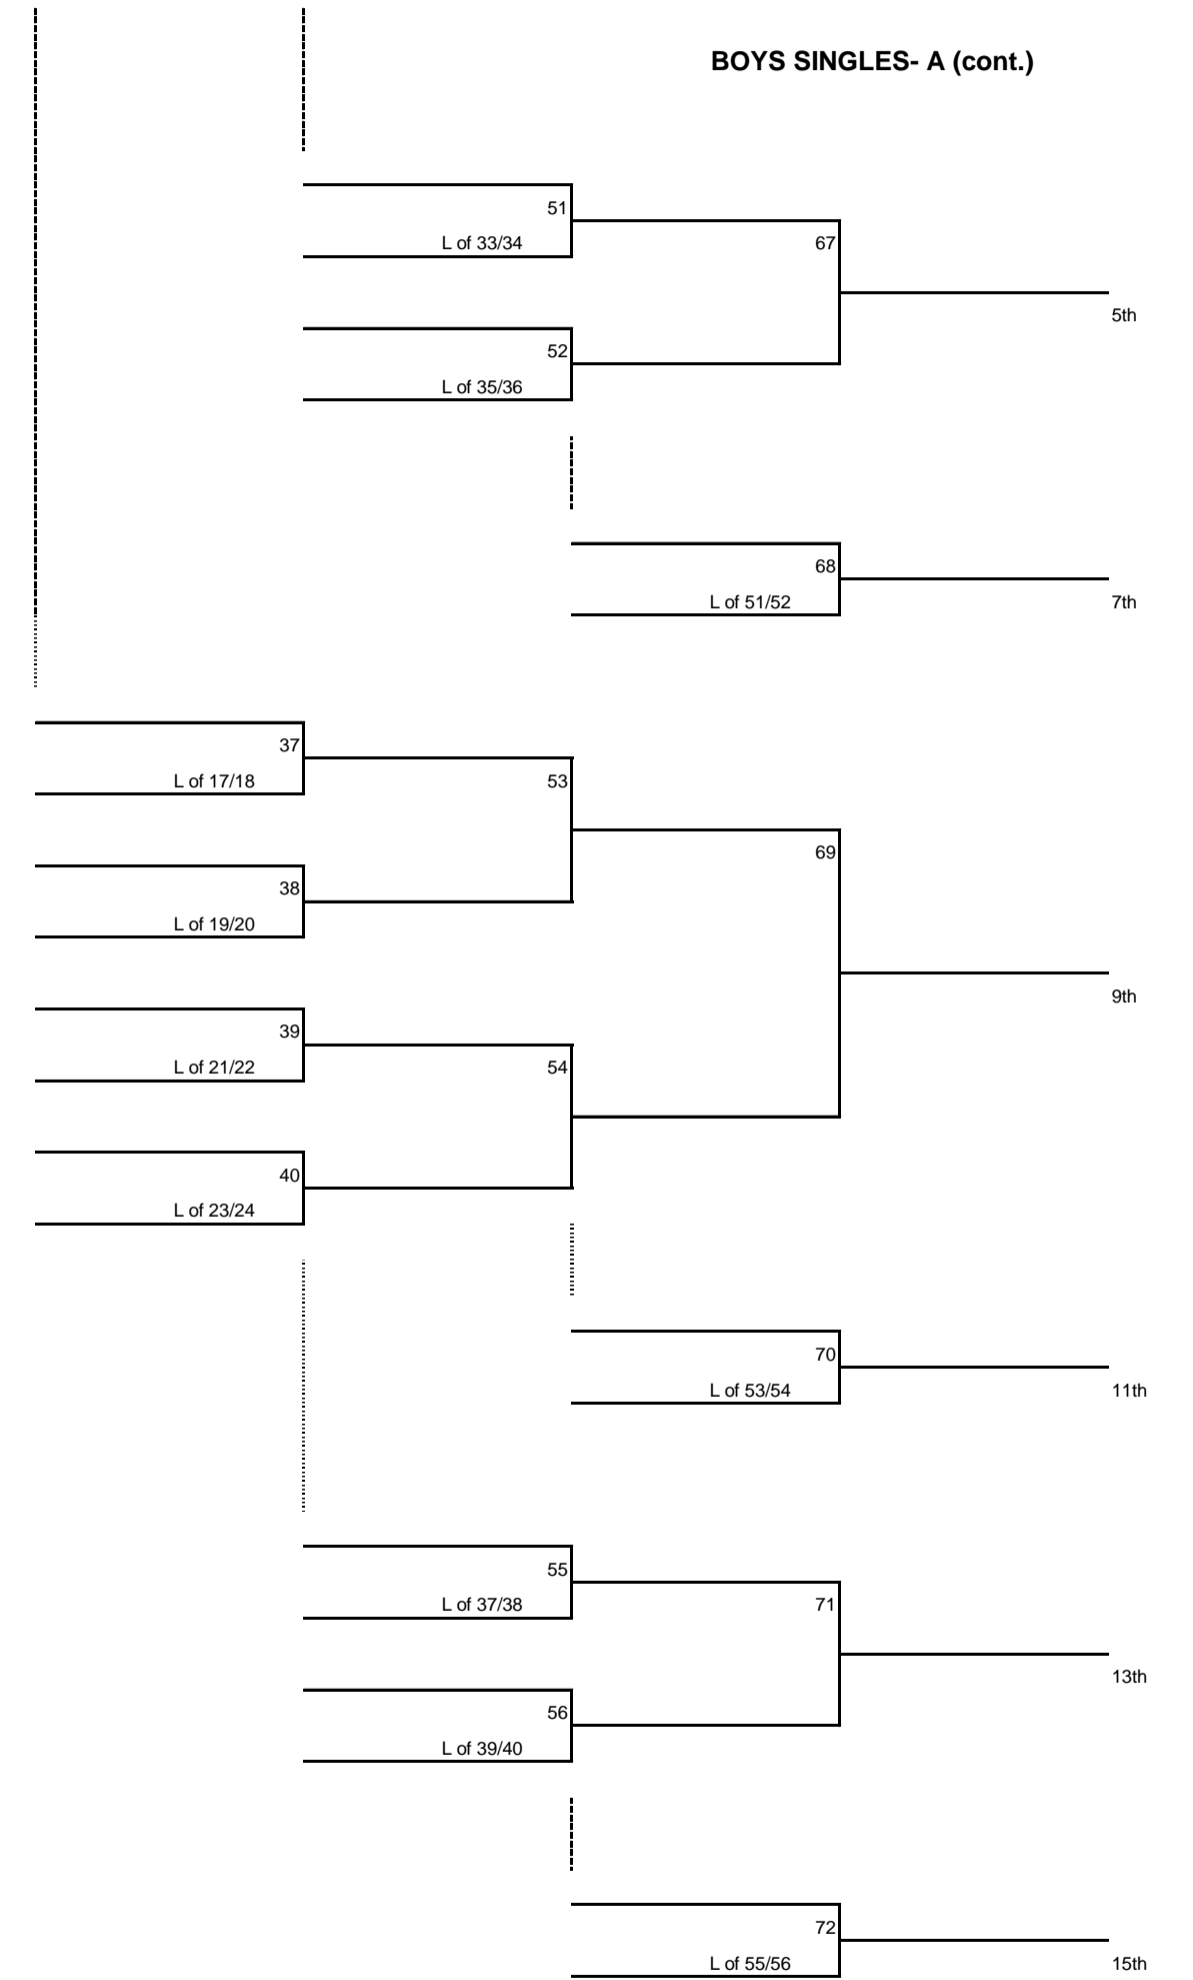

**BOYS SINGLES- A**  
**Sites: Clear Creek HS**  
**Clear Creek Intermediate**

**GIRLS SINGLES- A**  
**Sites: Clear Falls HS**  
**Bayside Int.**

**GIRLS SINGLES- A (cont.)**

**BOYS DOUBLES- A**  
**Site: Clear Lake HS**

**Girls DOUBLES- A**  
**Sites: Clear Falls**  
**Lifetime Fitness**  
**Bayside Intermediate**

Mixed DOUBLES- A  
 Sites: Clear Creek HS  
 League City Int.  
 Clear Creek Int.