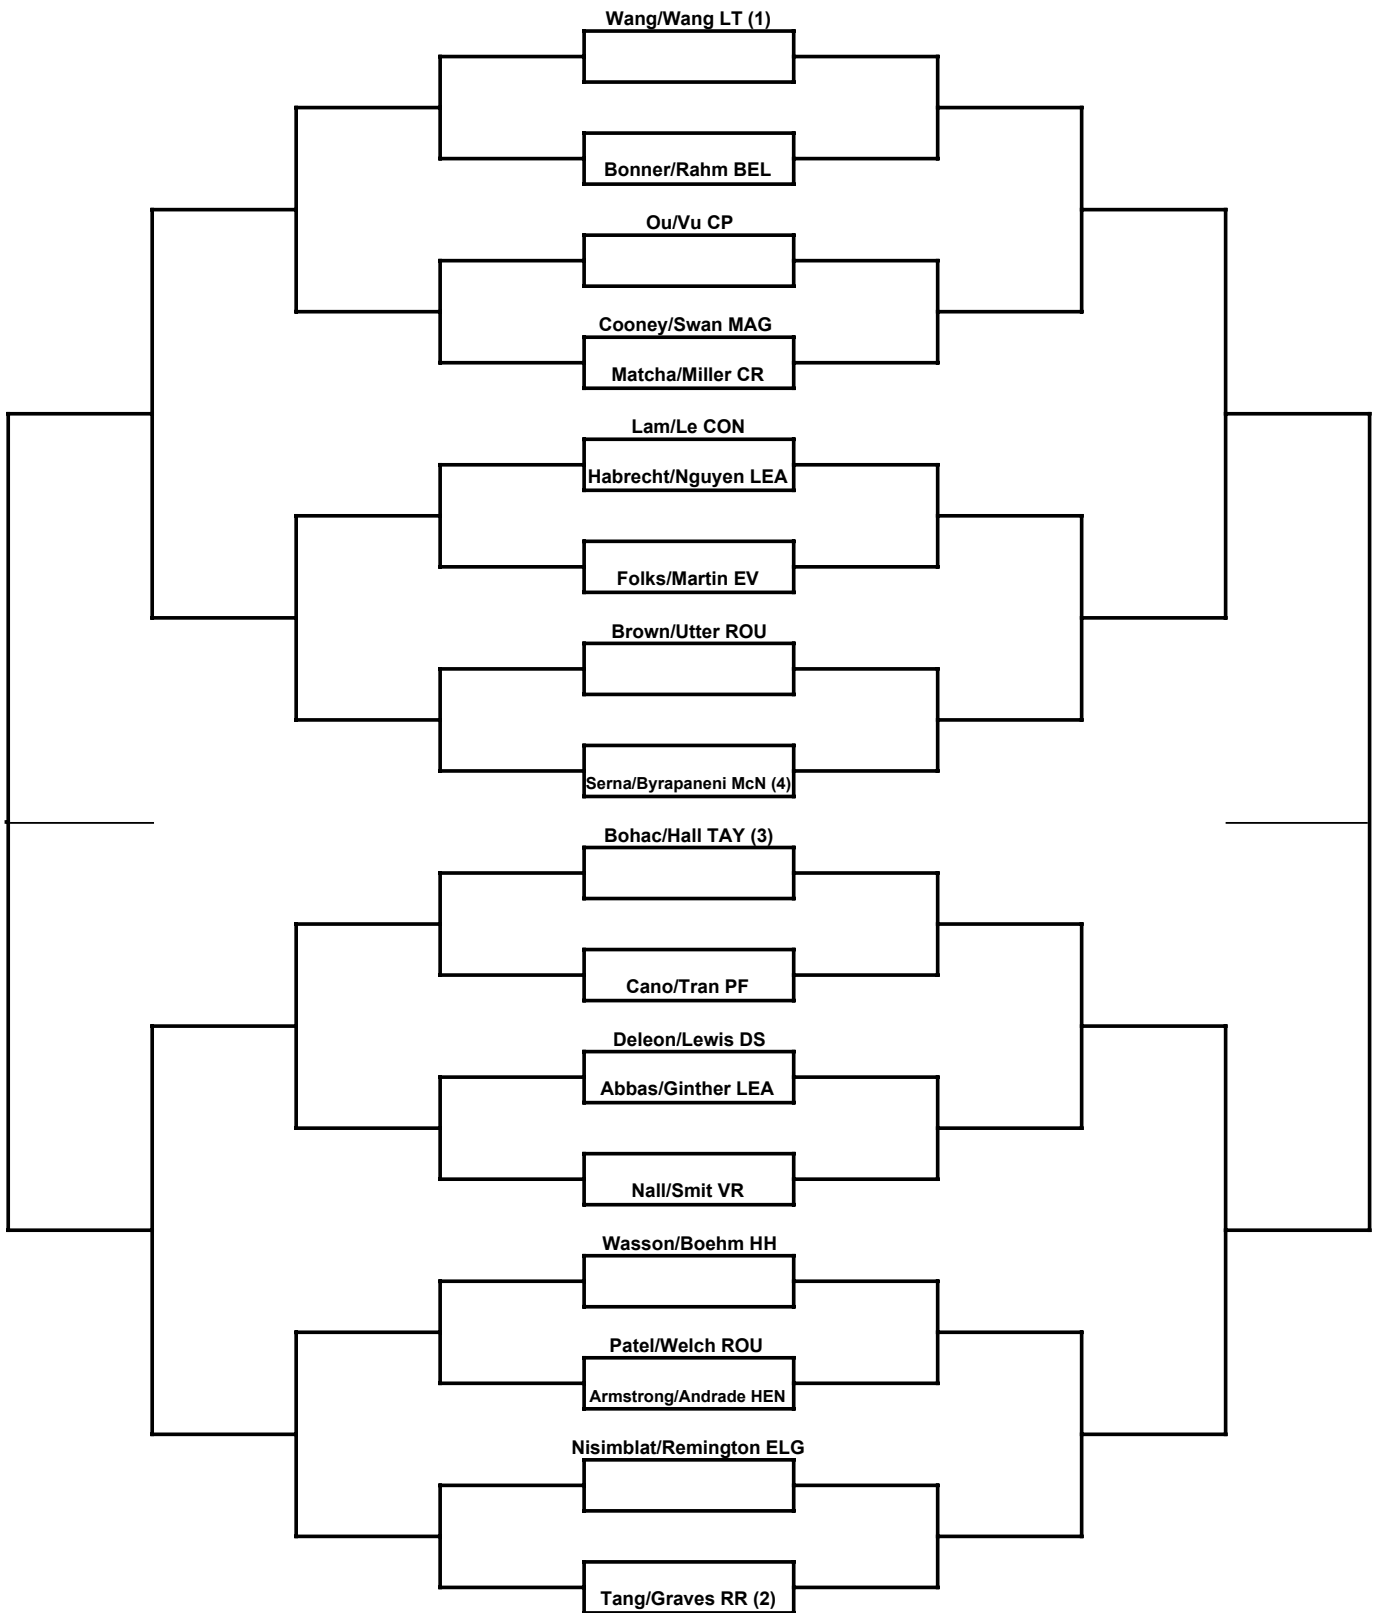

B BOYS DOUBLES

Cedar Ridge HS