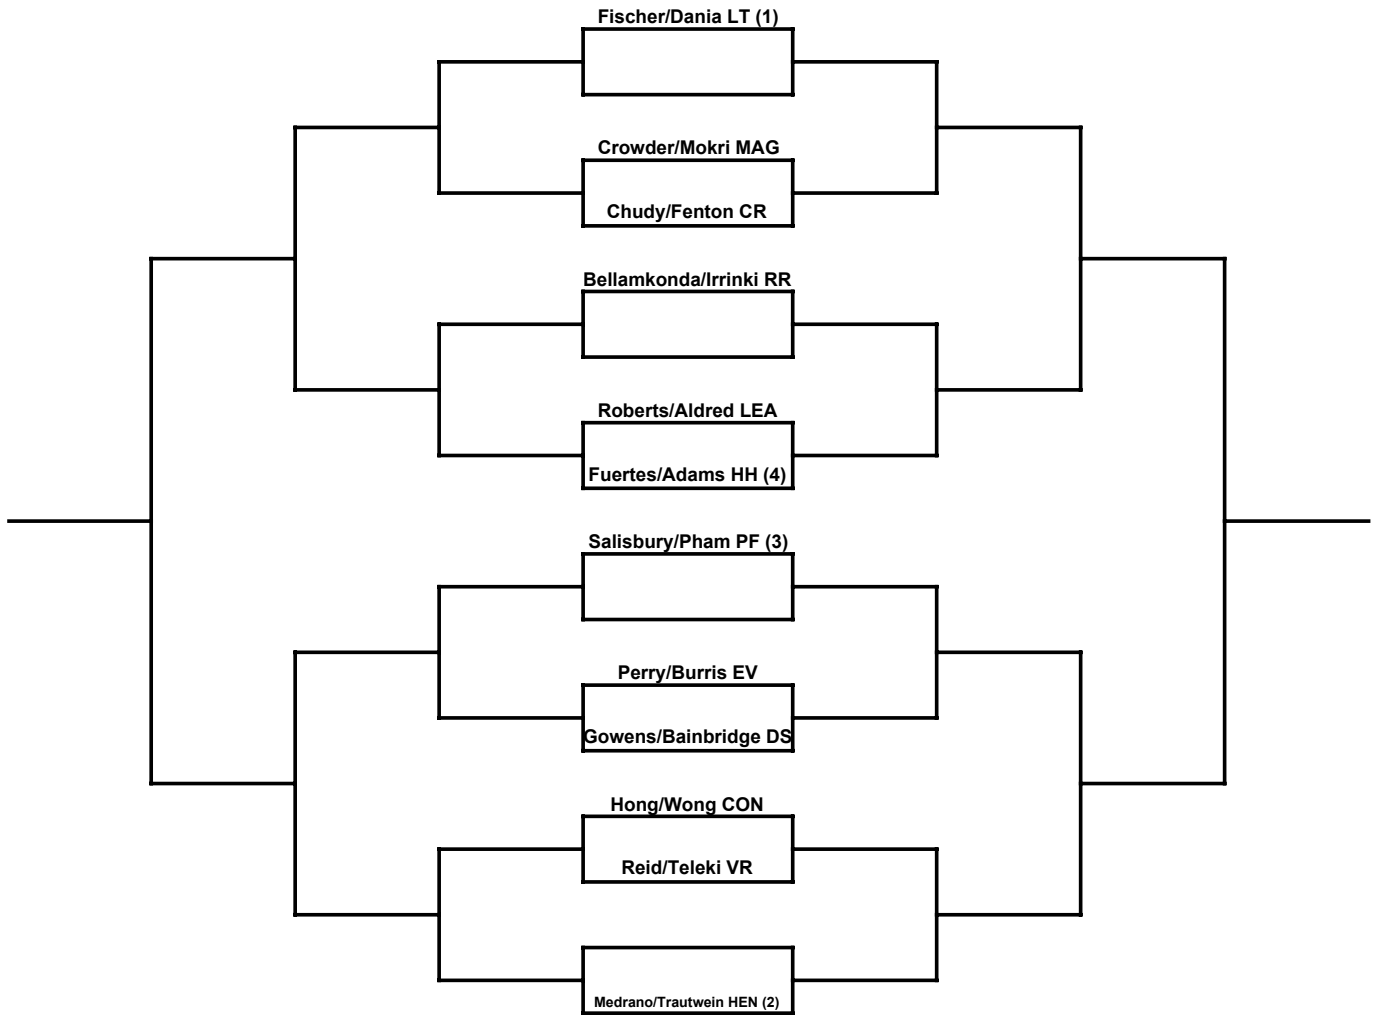

A MIXED DOUBLES

Pflugerville HS