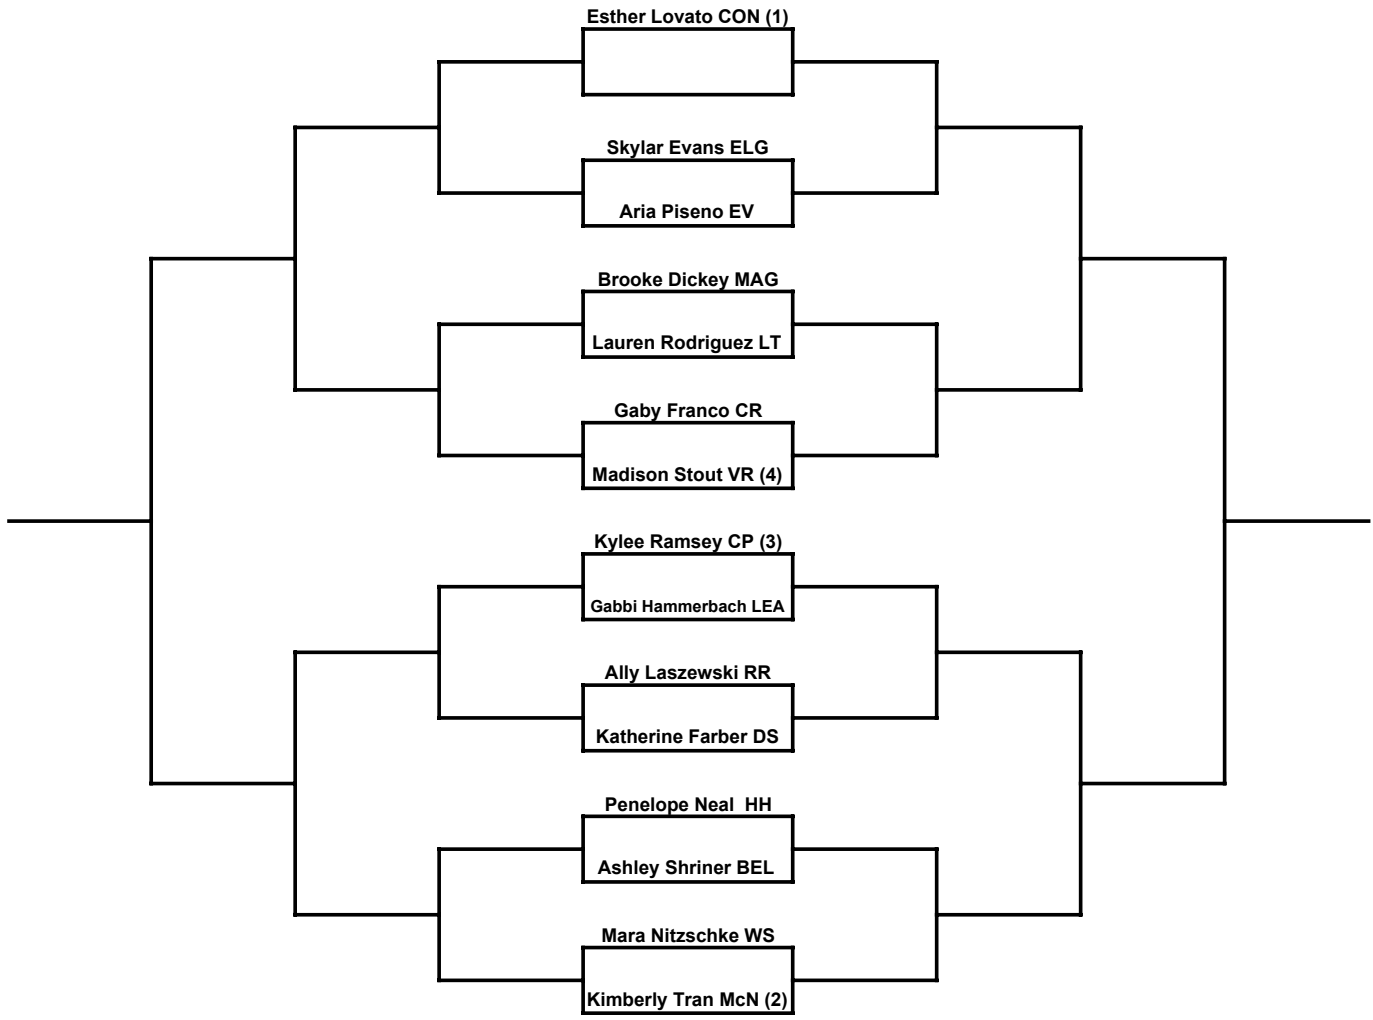

A BOYS SINGLES

Weiss HS

A BOYS DOUBLES

Weiss HS

A GIRLS SINGLES

Hendrickson HS

A GIRLS DOUBLES

Weiss HS