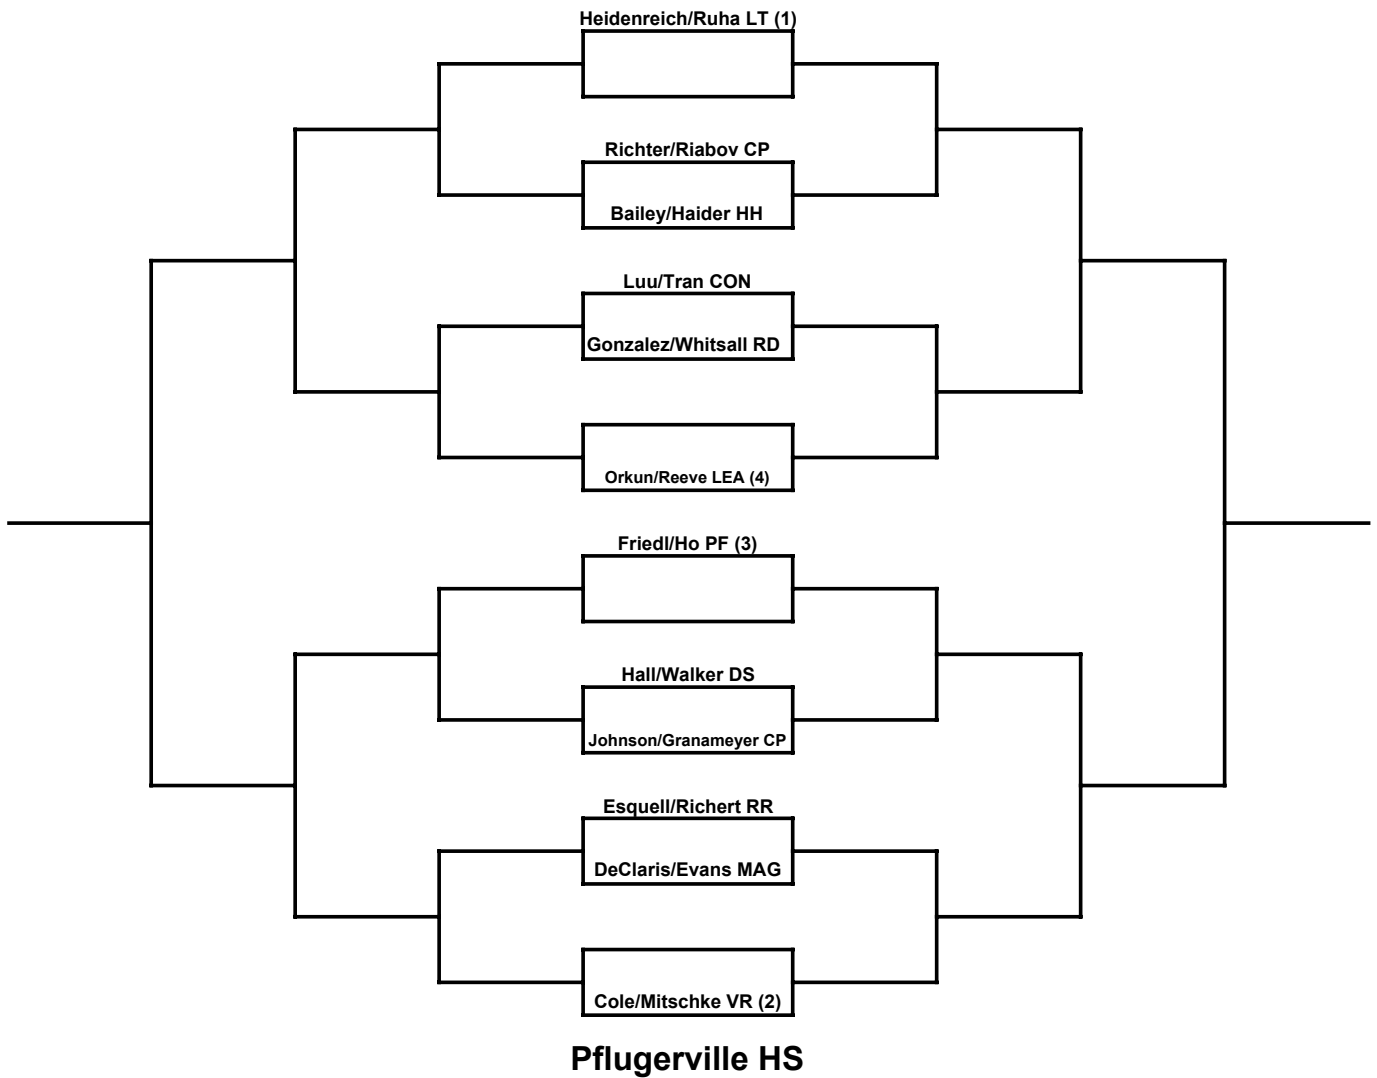

B MIXED DOUBLES